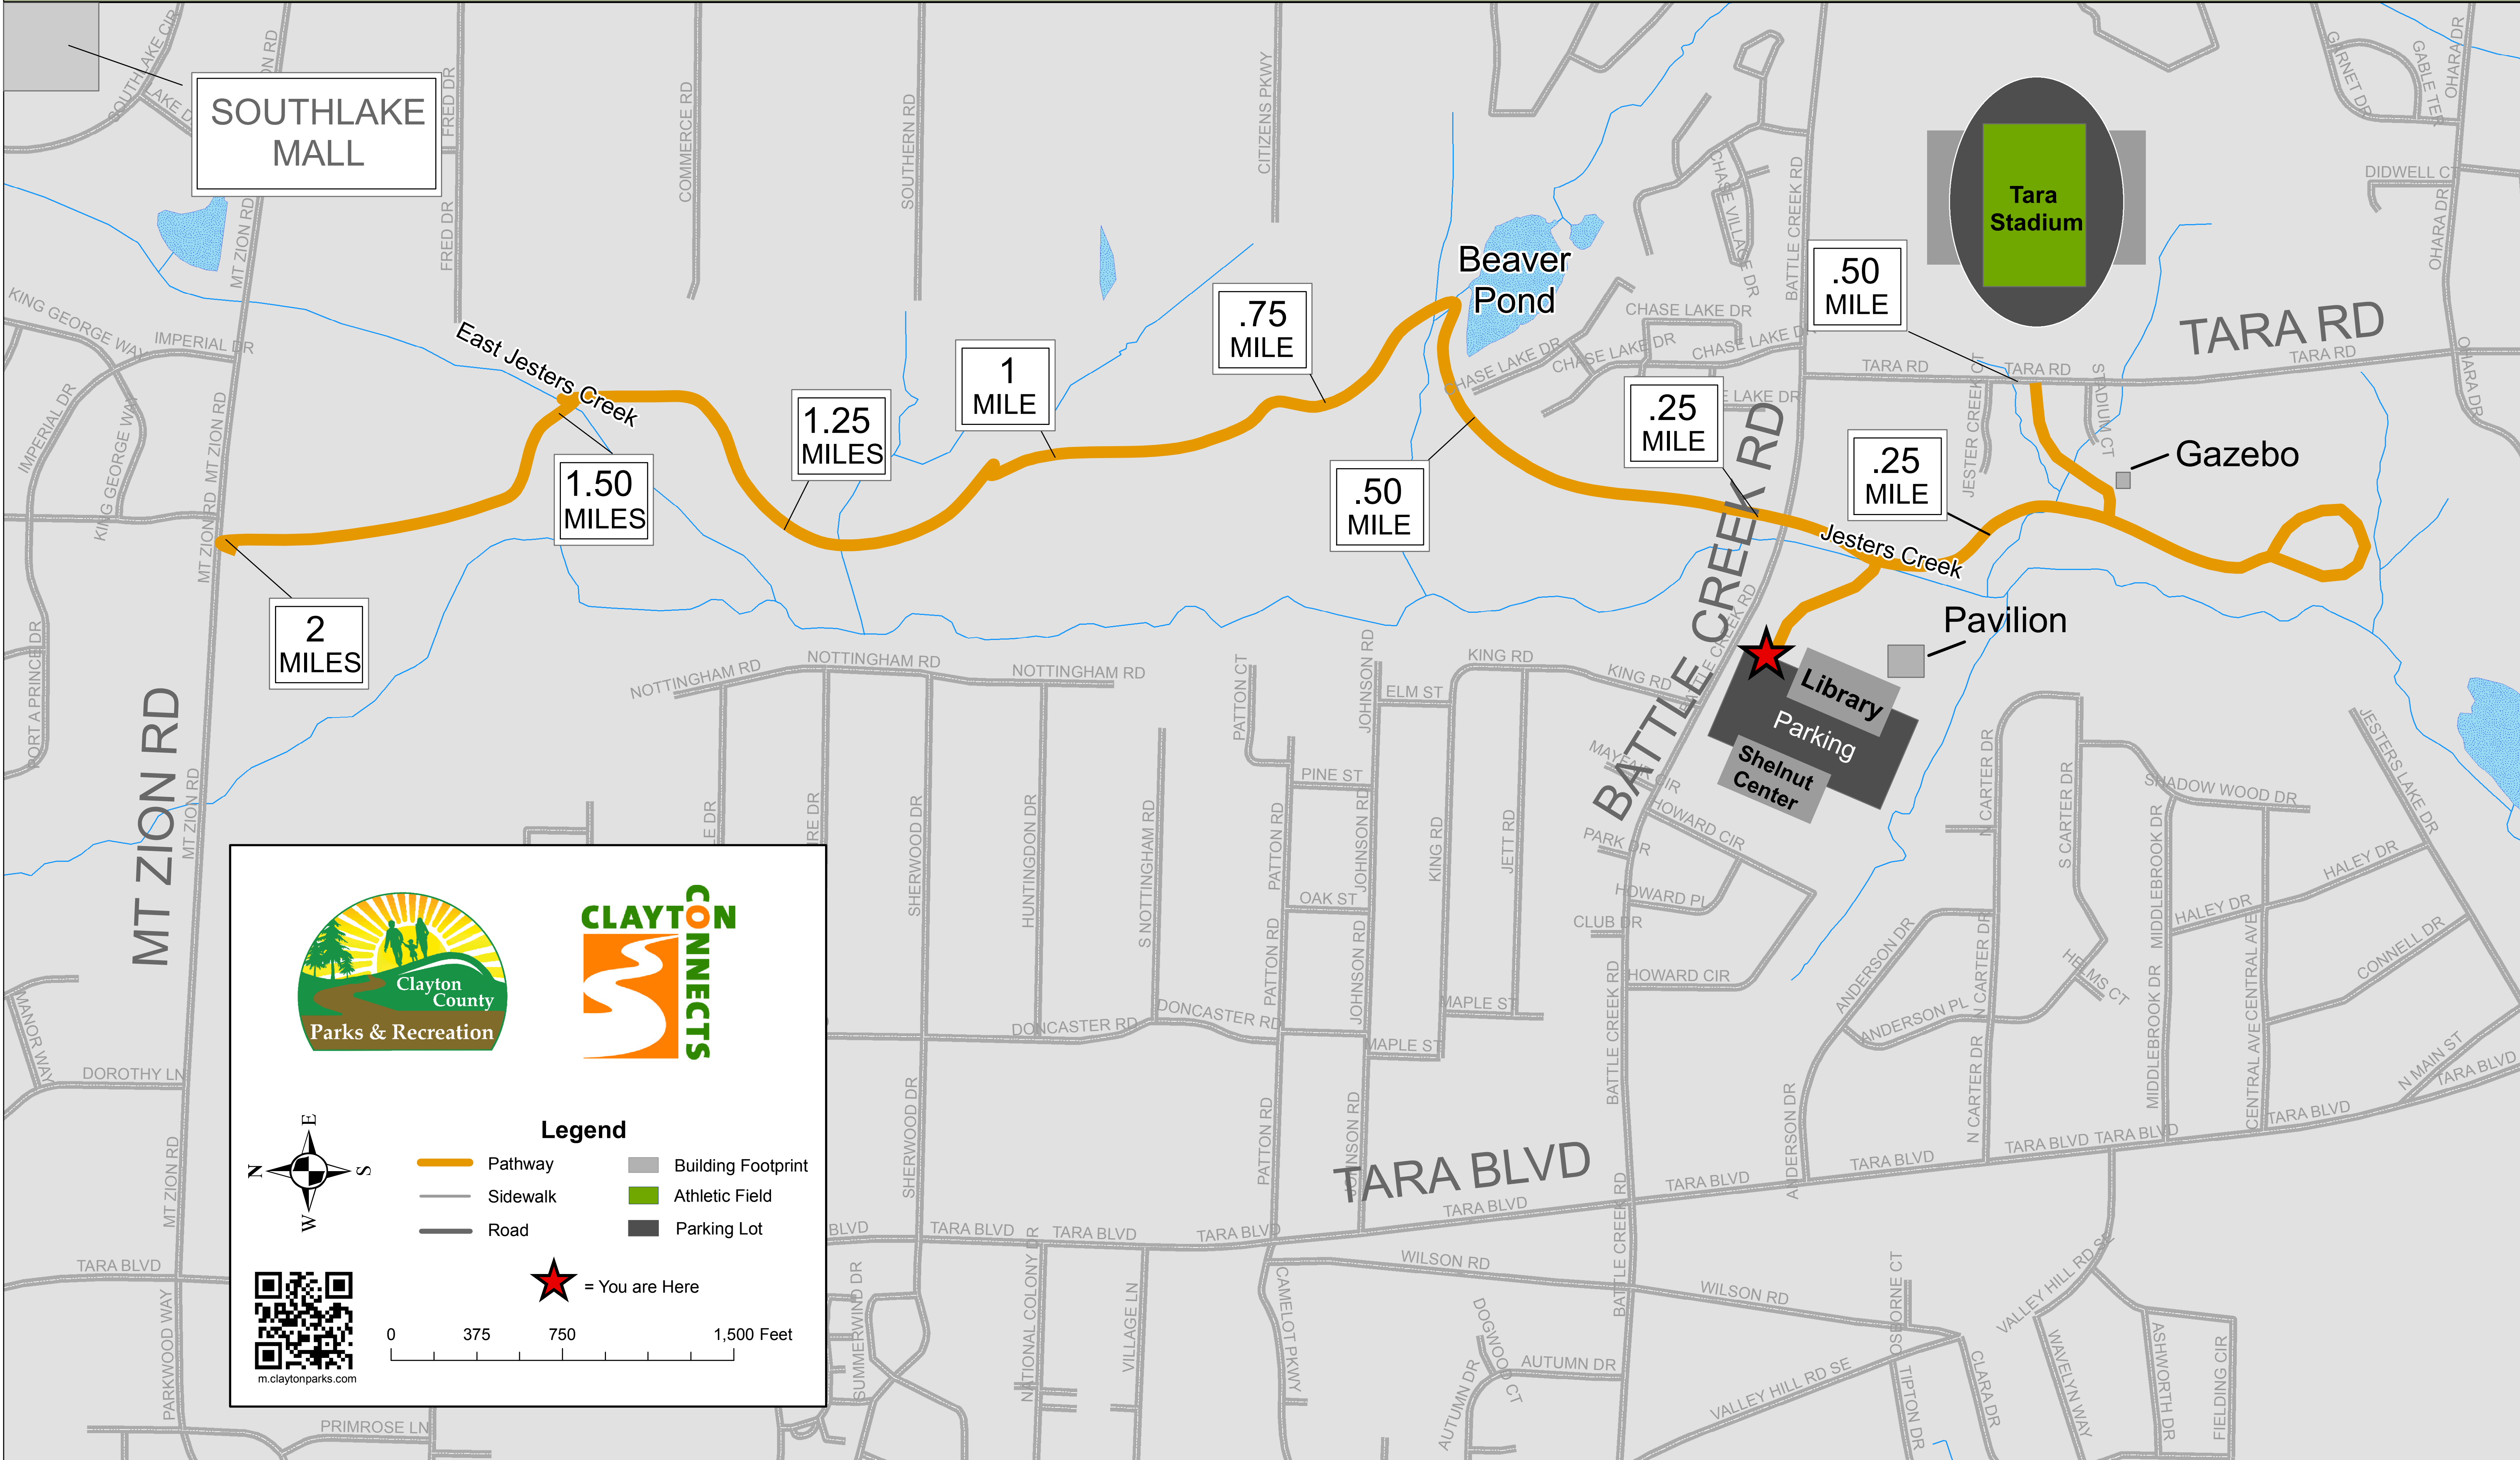

Jesters Creek Pathway

844 Jester Lake Drive, Jonesboro, Georgia

Get Fit Clayton

Legend

- Pathway
- Sidewalk
- Road
- Building Footprint
- Athletic Field
- Parking Lot

= You are Here

0 375 750 1,500 Feet

m.claytonparks.com