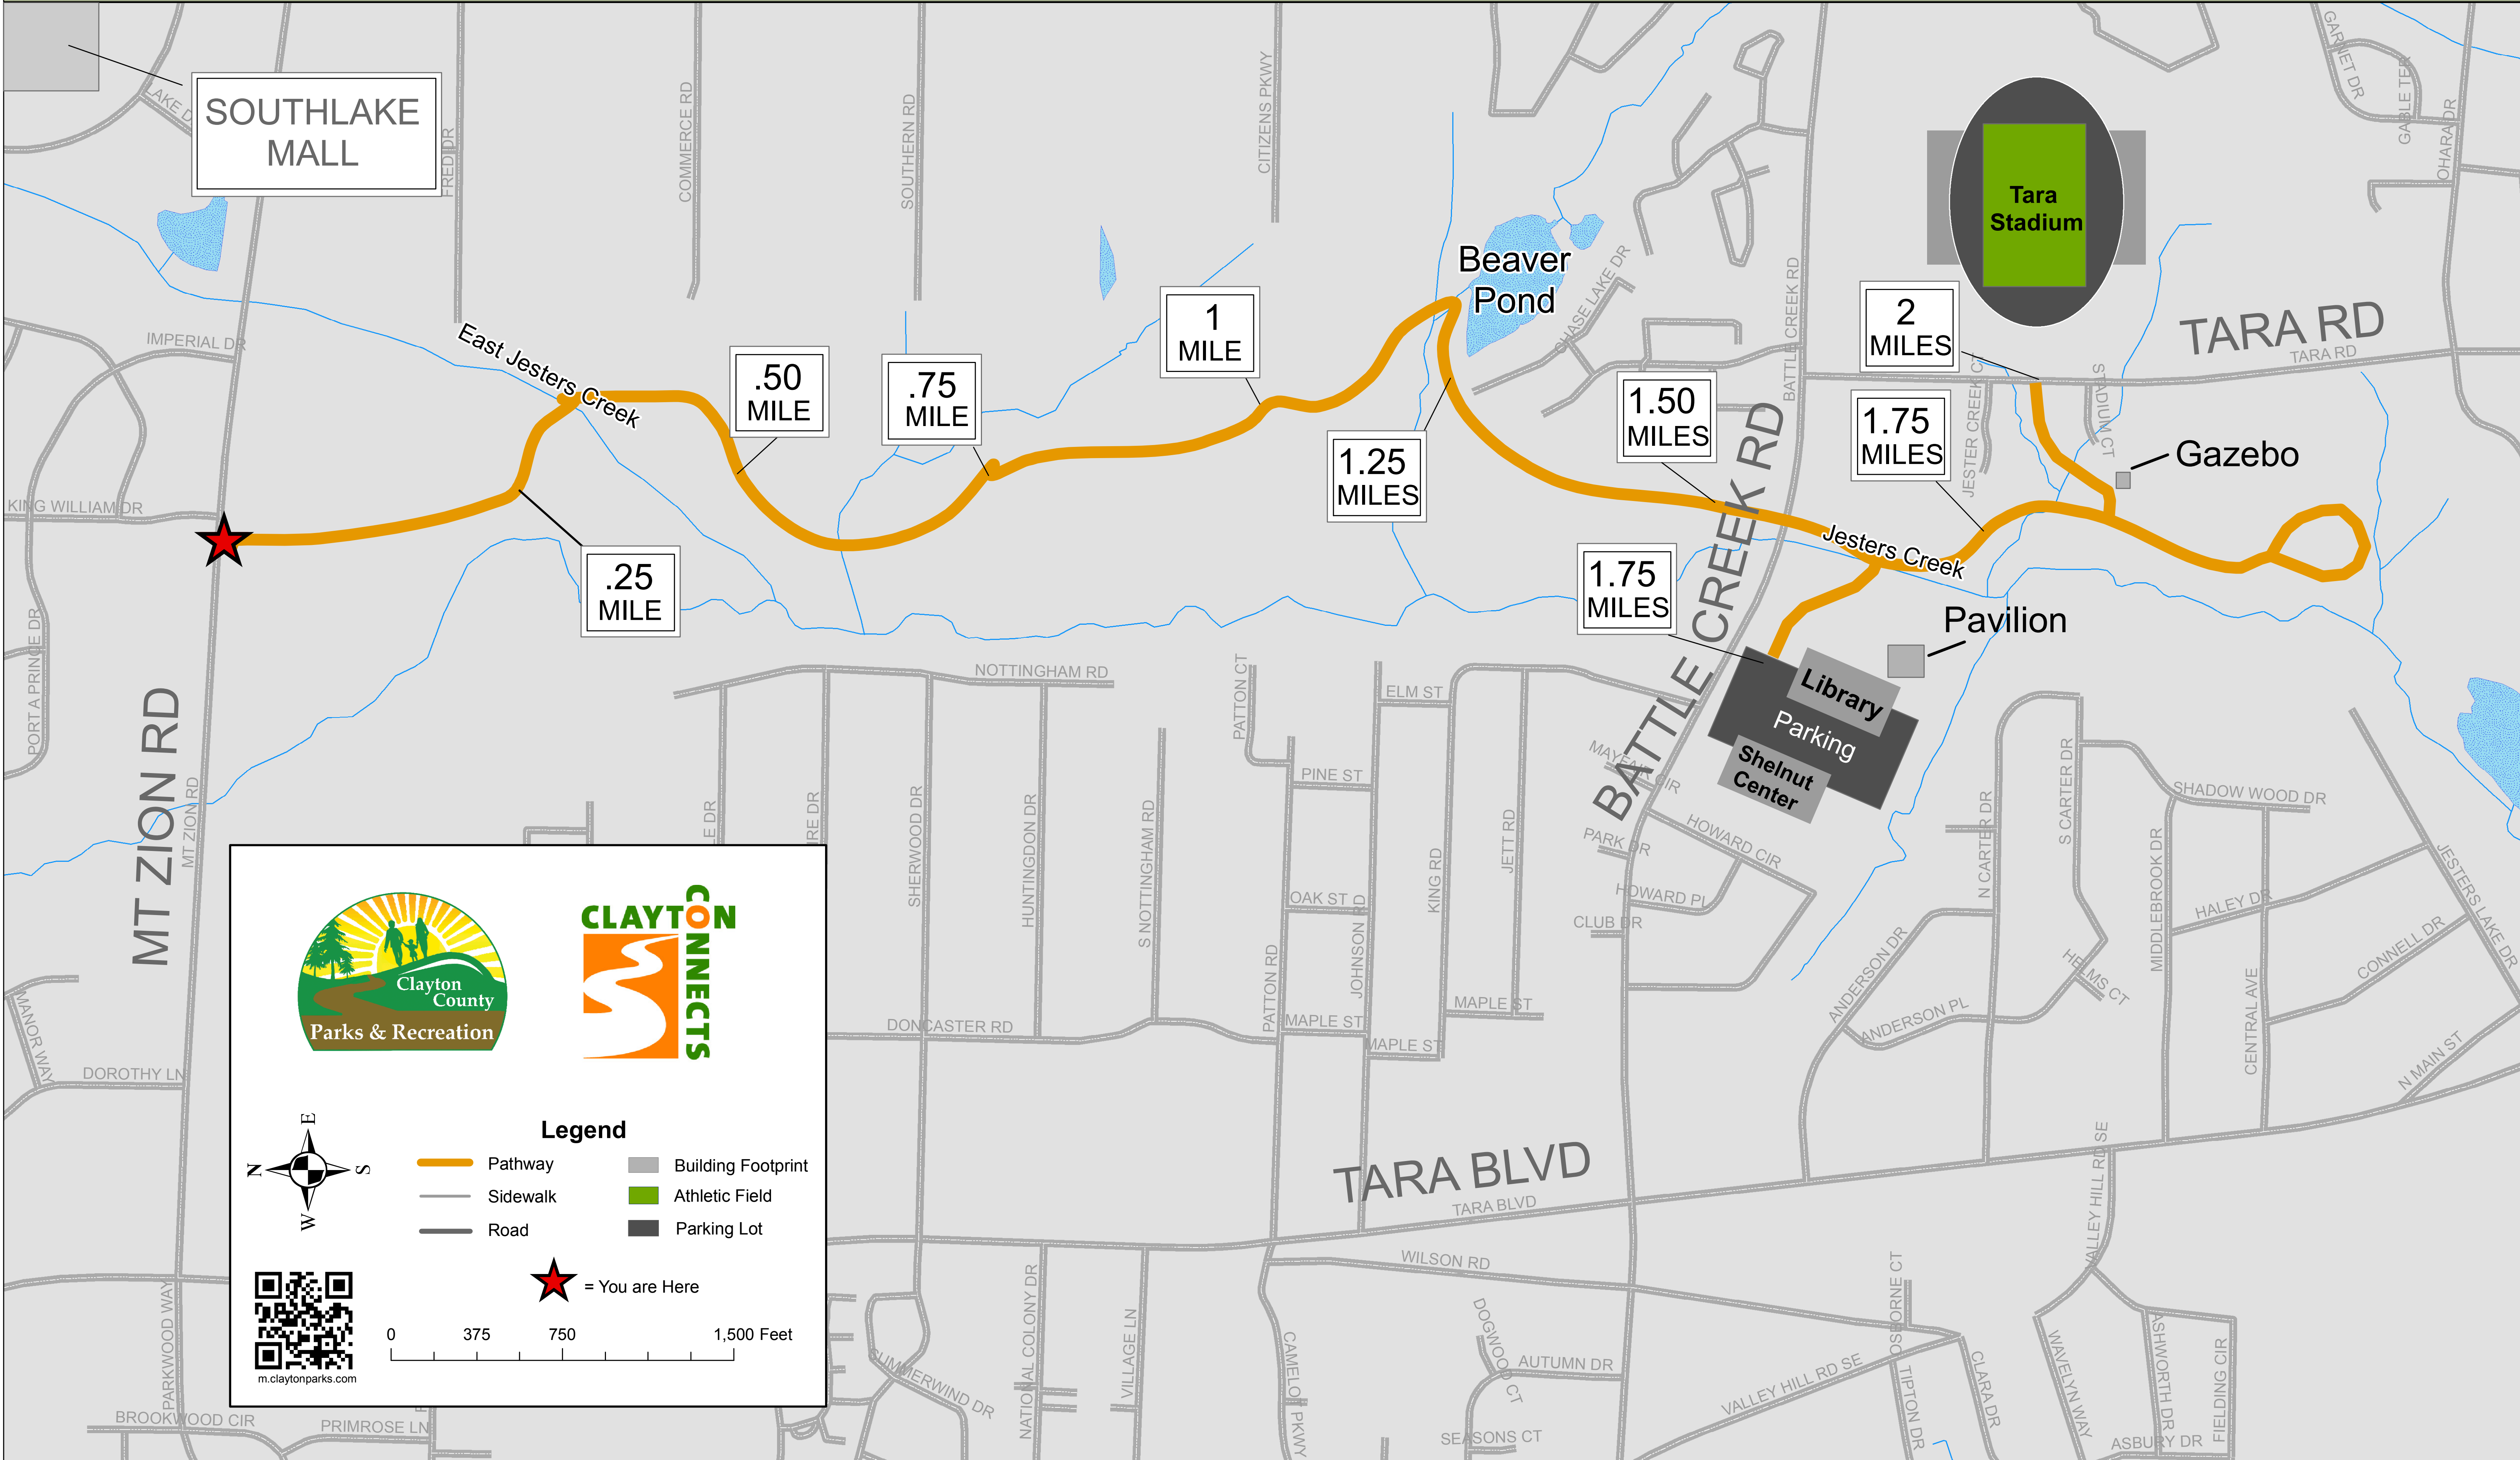

Jesters Creek Pathway

844 Jester Lake Drive, Jonesboro, Georgia

Get Fit Clayton

Legend

- Pathway
- Sidewalk
- Road
- Building Footprint
- Athletic Field
- Parking Lot

= You are Here

0 375 750 1,500 Feet

m.claytonparks.com