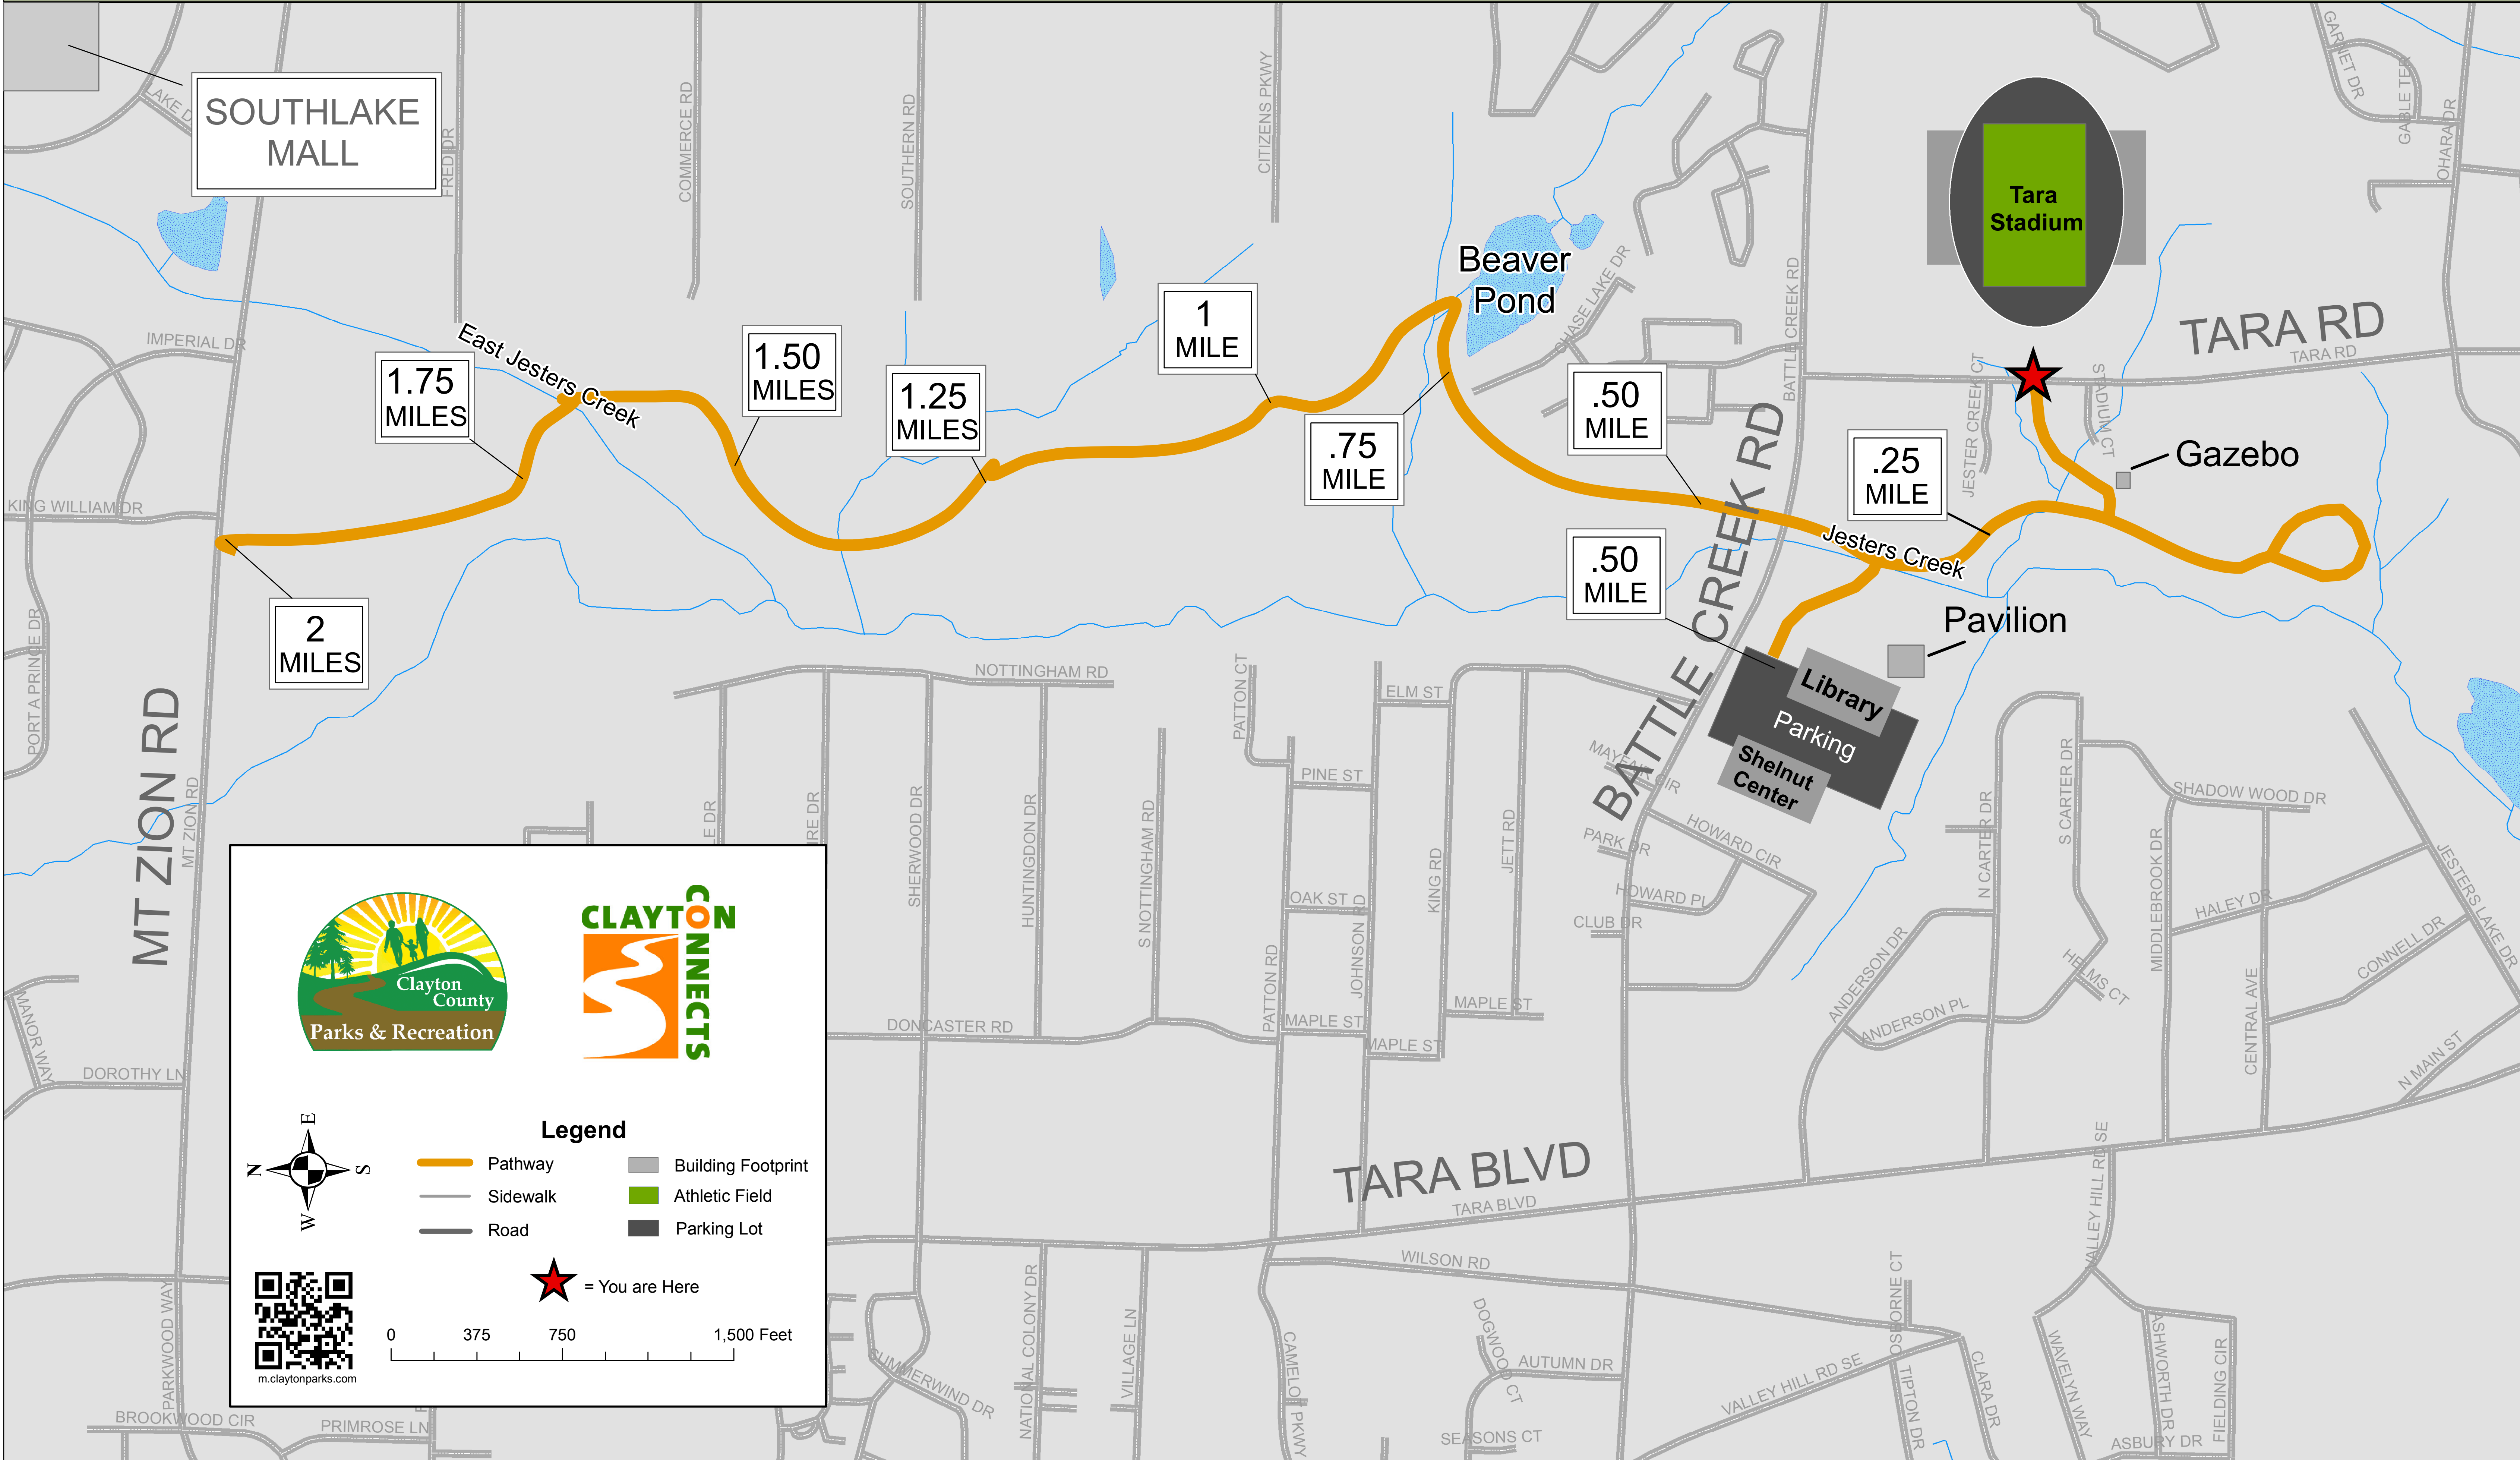

Jesters Creek Pathway

844 Jester Lake Drive, Jonesboro, Georgia

Get Fit Clayton

SOUTHLAKE MALL

1.75 MILES

1.50 MILES

1.25 MILES

1 MILE

.75 MILE

.50 MILE

.50 MILE

.25 MILE

2 MILES

Tara Stadium

Gazebo

Pavilion

Library

Parking

Shellnut Center

Beaver Pond

TARA BLVD

TARA RD

MT ZION RD

BATTLE CREEK RD

Legend

- Pathway
- Sidewalk
- Road
- Building Footprint
- Athletic Field
- Parking Lot

★ = You are Here

0 375 750 1,500 Feet

m.claytonparks.com