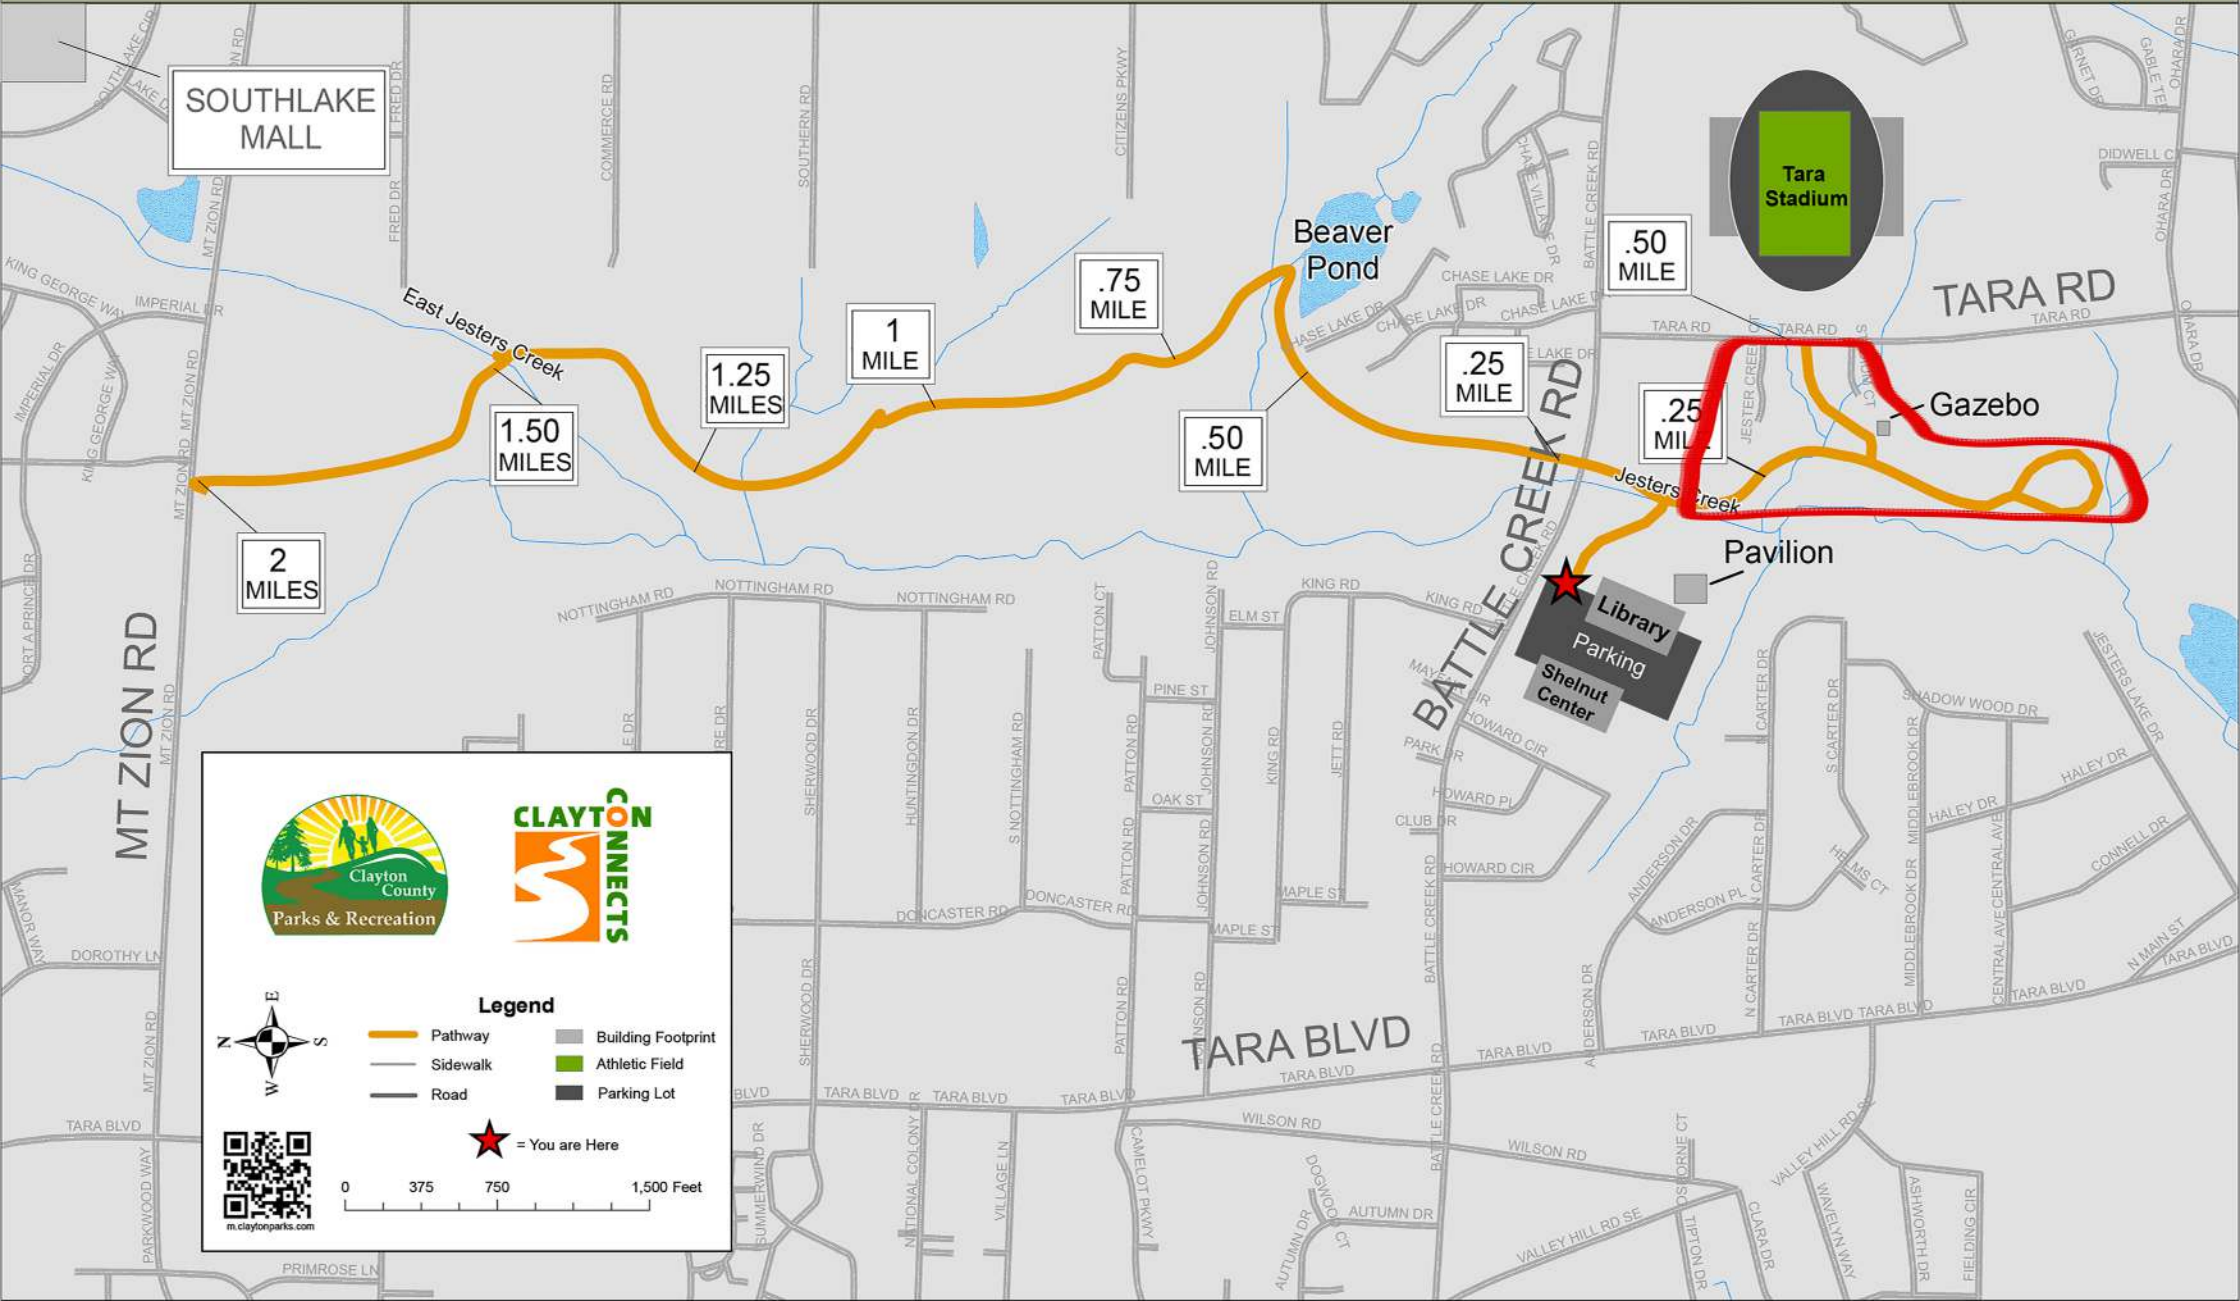

Jesters Creek Pathway

844 Jester Lake Drive, Jonesboro, Georgia

Get Fit Clayton

SOUTHLAKE MALL

Tara Stadium

Beaver Pond

TARA RD

Gazebo

Pavilion

Library
Parking
Shelnut Center

Legend

- Pathway
- Sidewalk
- Road
- Building Footprint
- Athletic Field
- Parking Lot

★ = You are Here

m.claytonparks.com