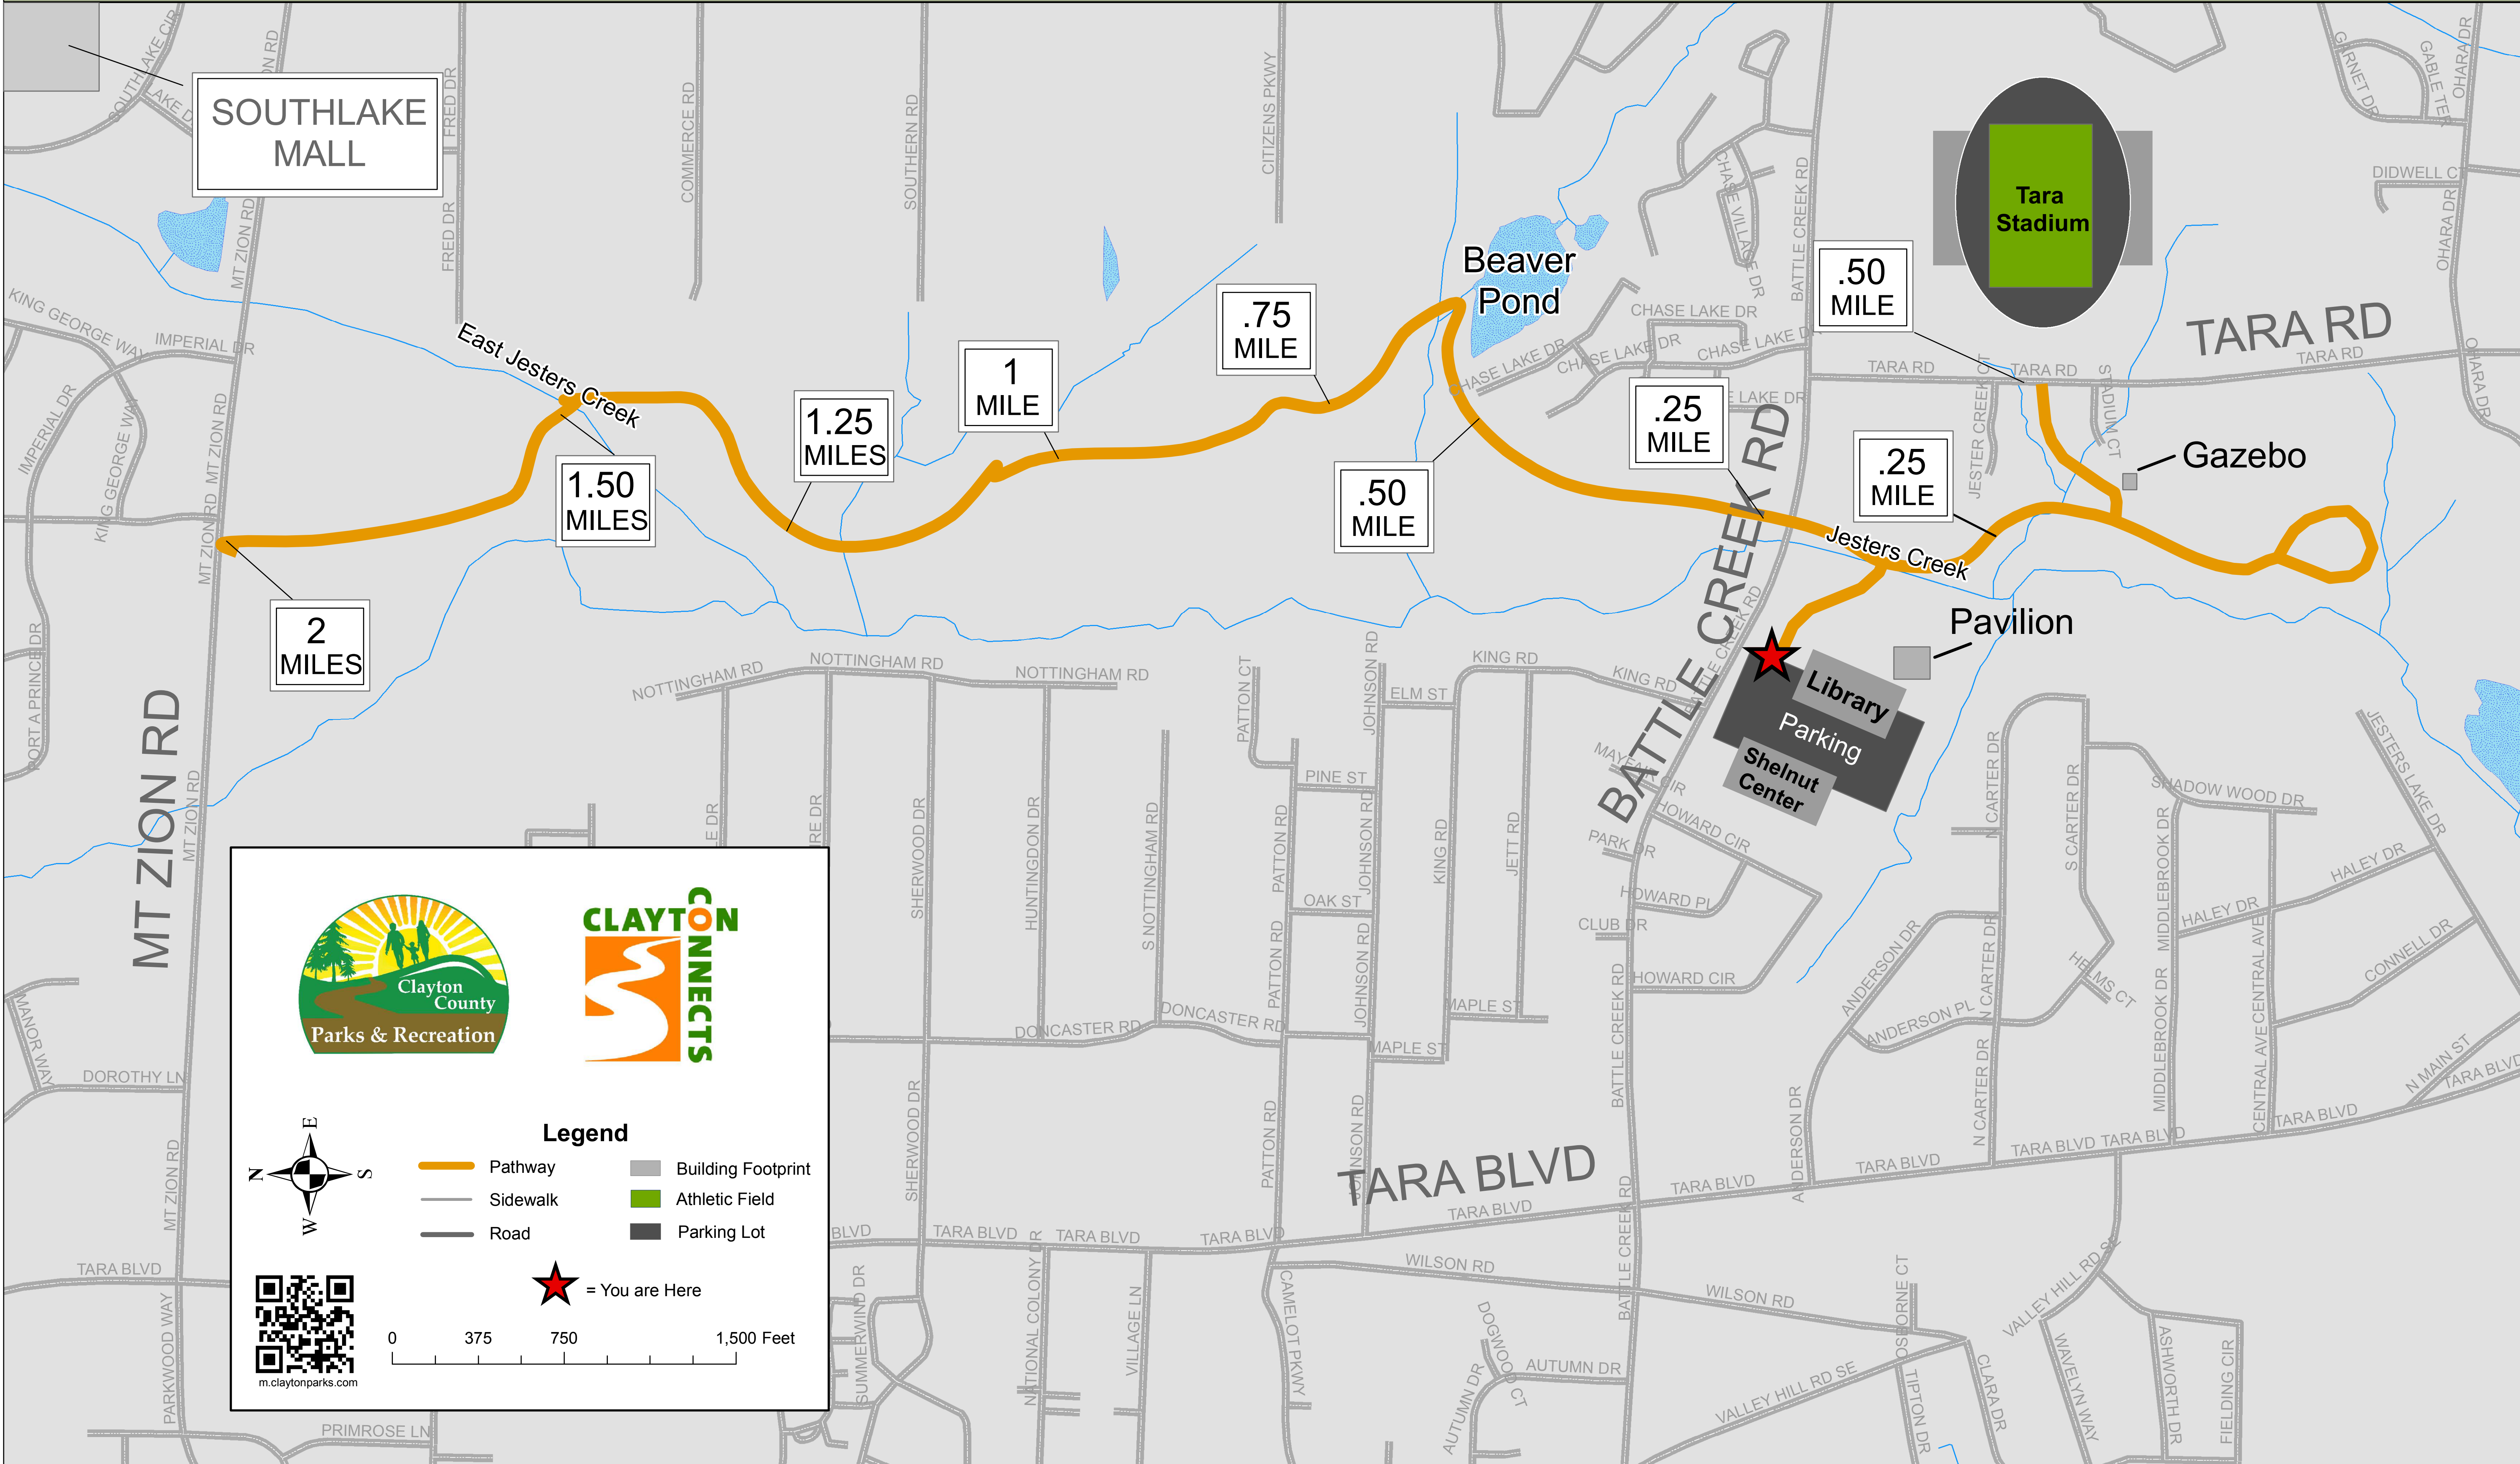

# Jesters Creek Pathway

844 Jester Lake Drive, Jonesboro, Georgia

## Get Fit Clayton

**Legend**

- Pathway (Orange line)
- Sidewalk (Thin grey line)
- Road (Thick grey line)
- Building Footprint (Grey rectangle)
- Athletic Field (Green rectangle)
- Parking Lot (Dark grey rectangle)
- ★ = You are Here (Red star)