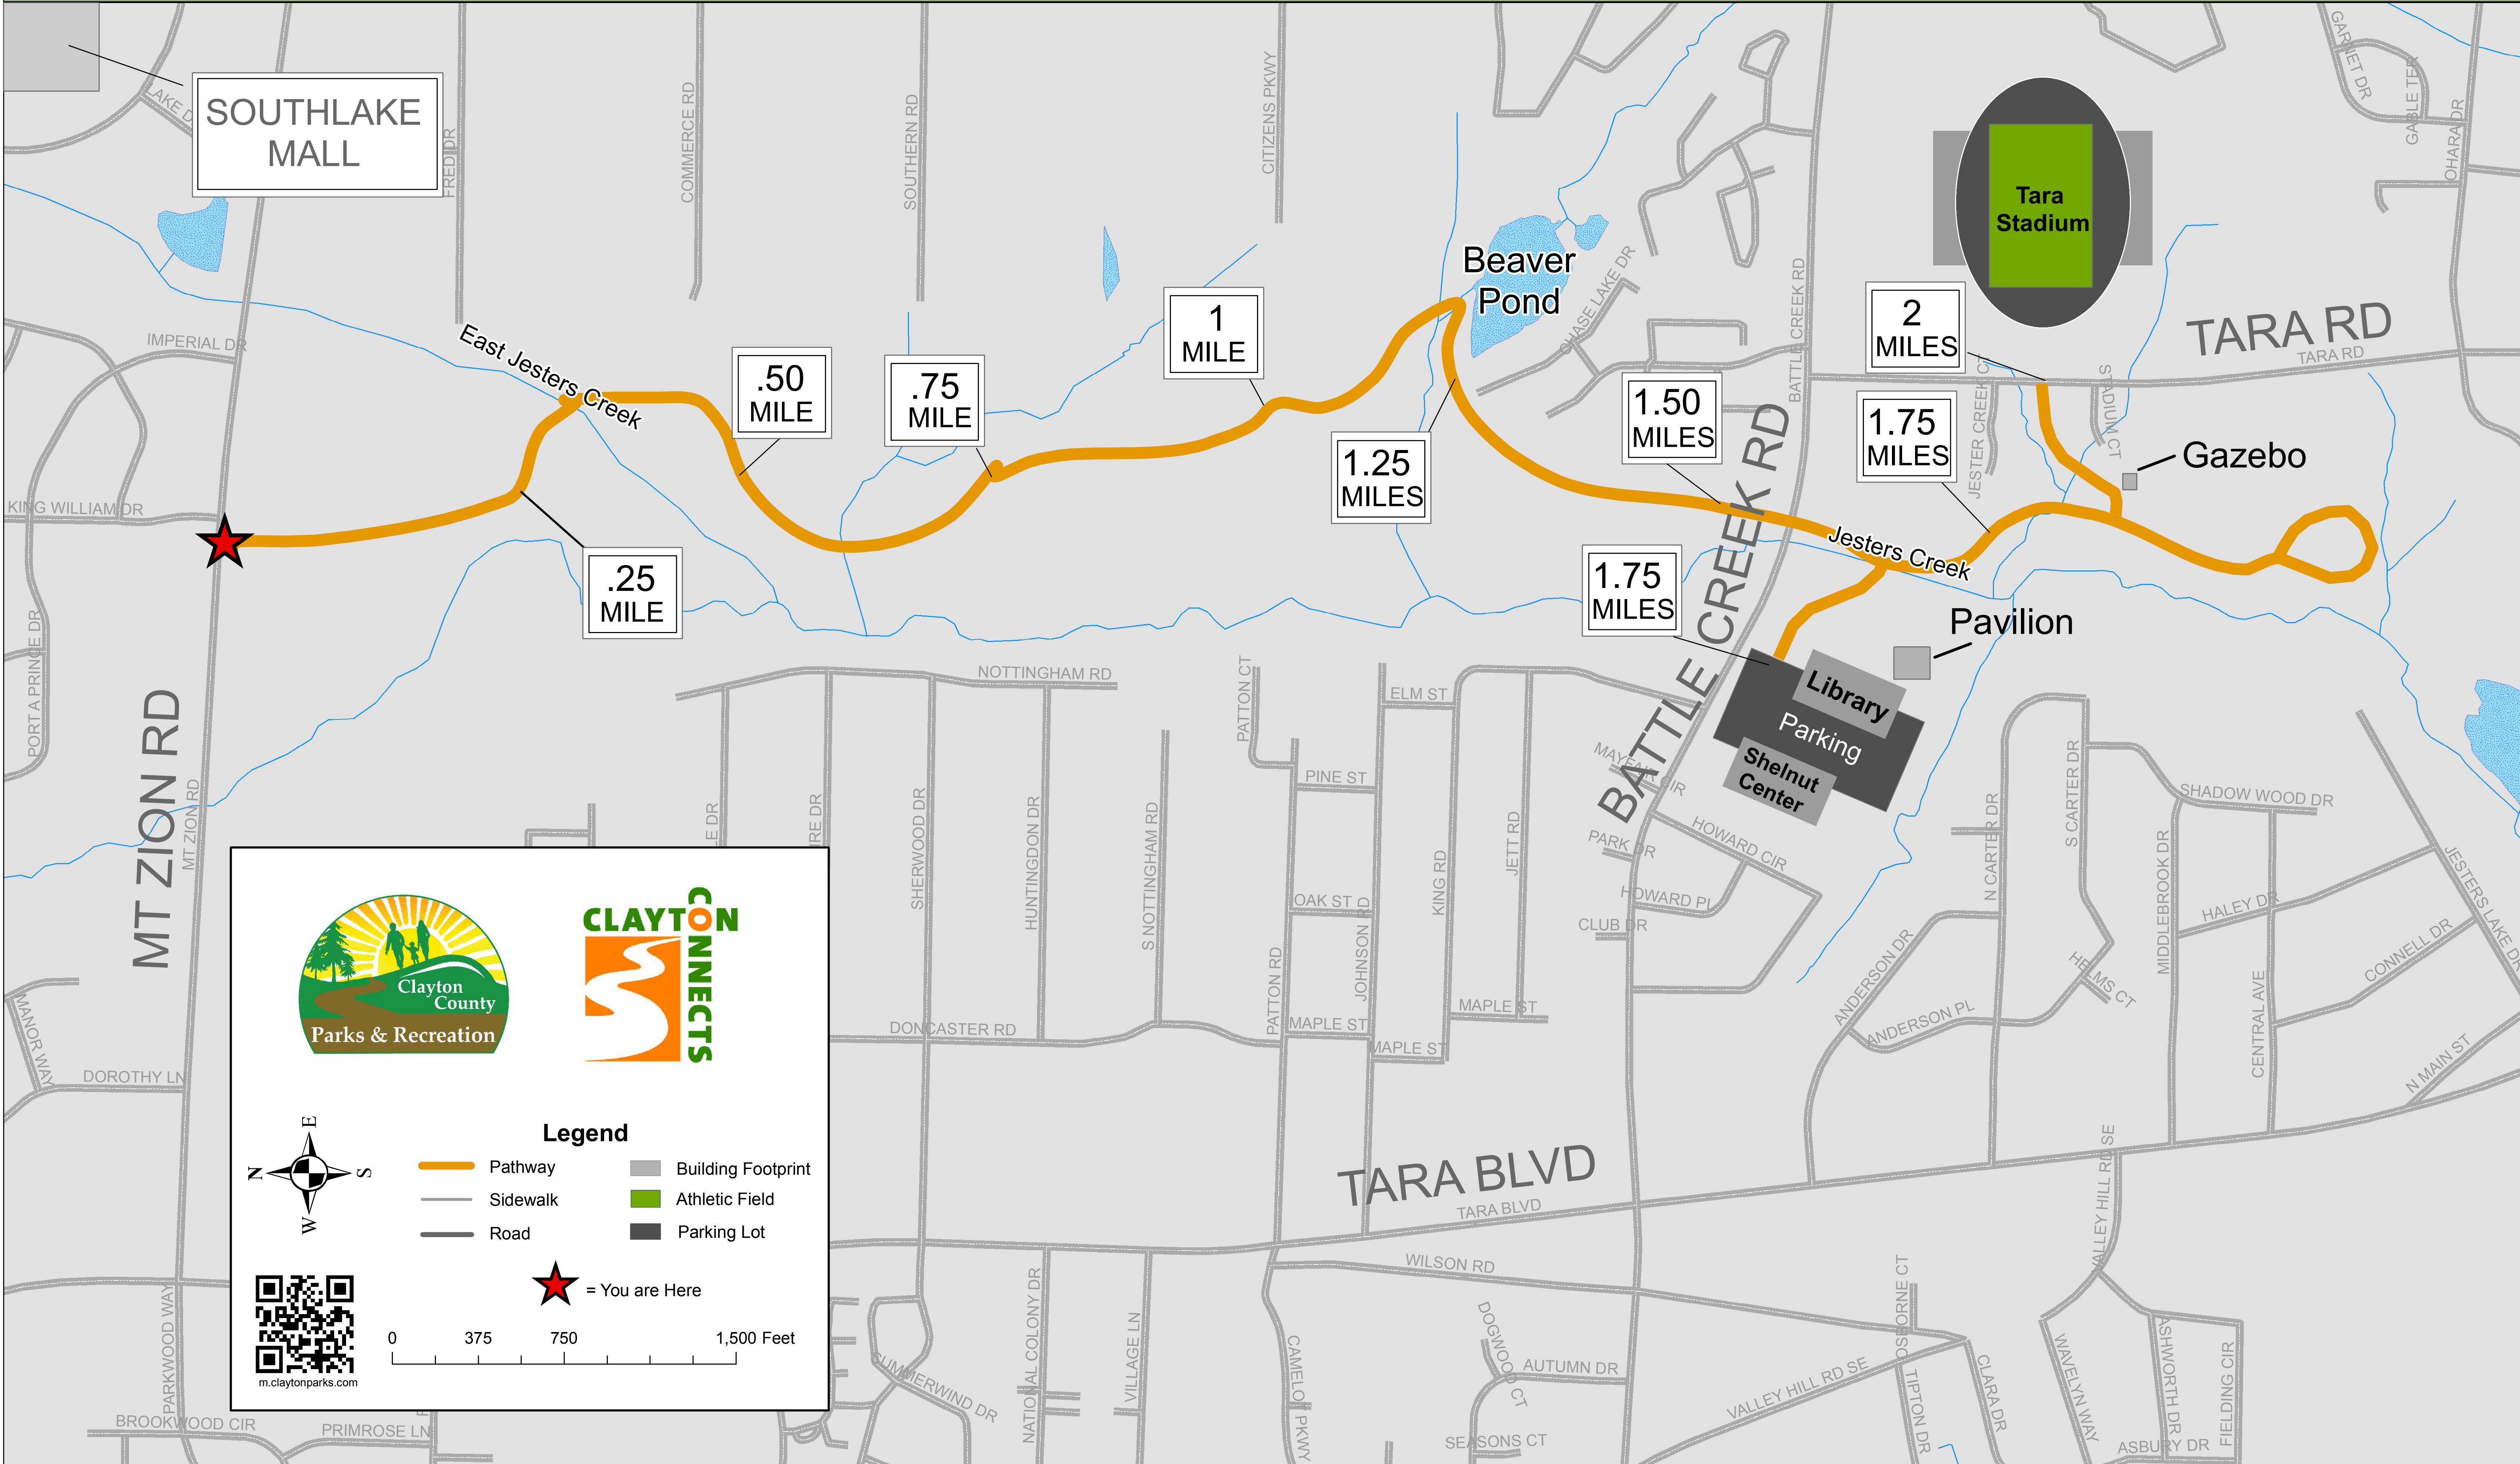

Jesters Creek Pathway

844 Jester Lake Drive, Jonesboro, Georgia

Get Fit Clayton

Legend

- Pathway
- Sidewalk
- Road
- Building Footprint
- Athletic Field
- Parking Lot

= You are Here

0 375 750 1,500 Feet

m.claytonparks.com