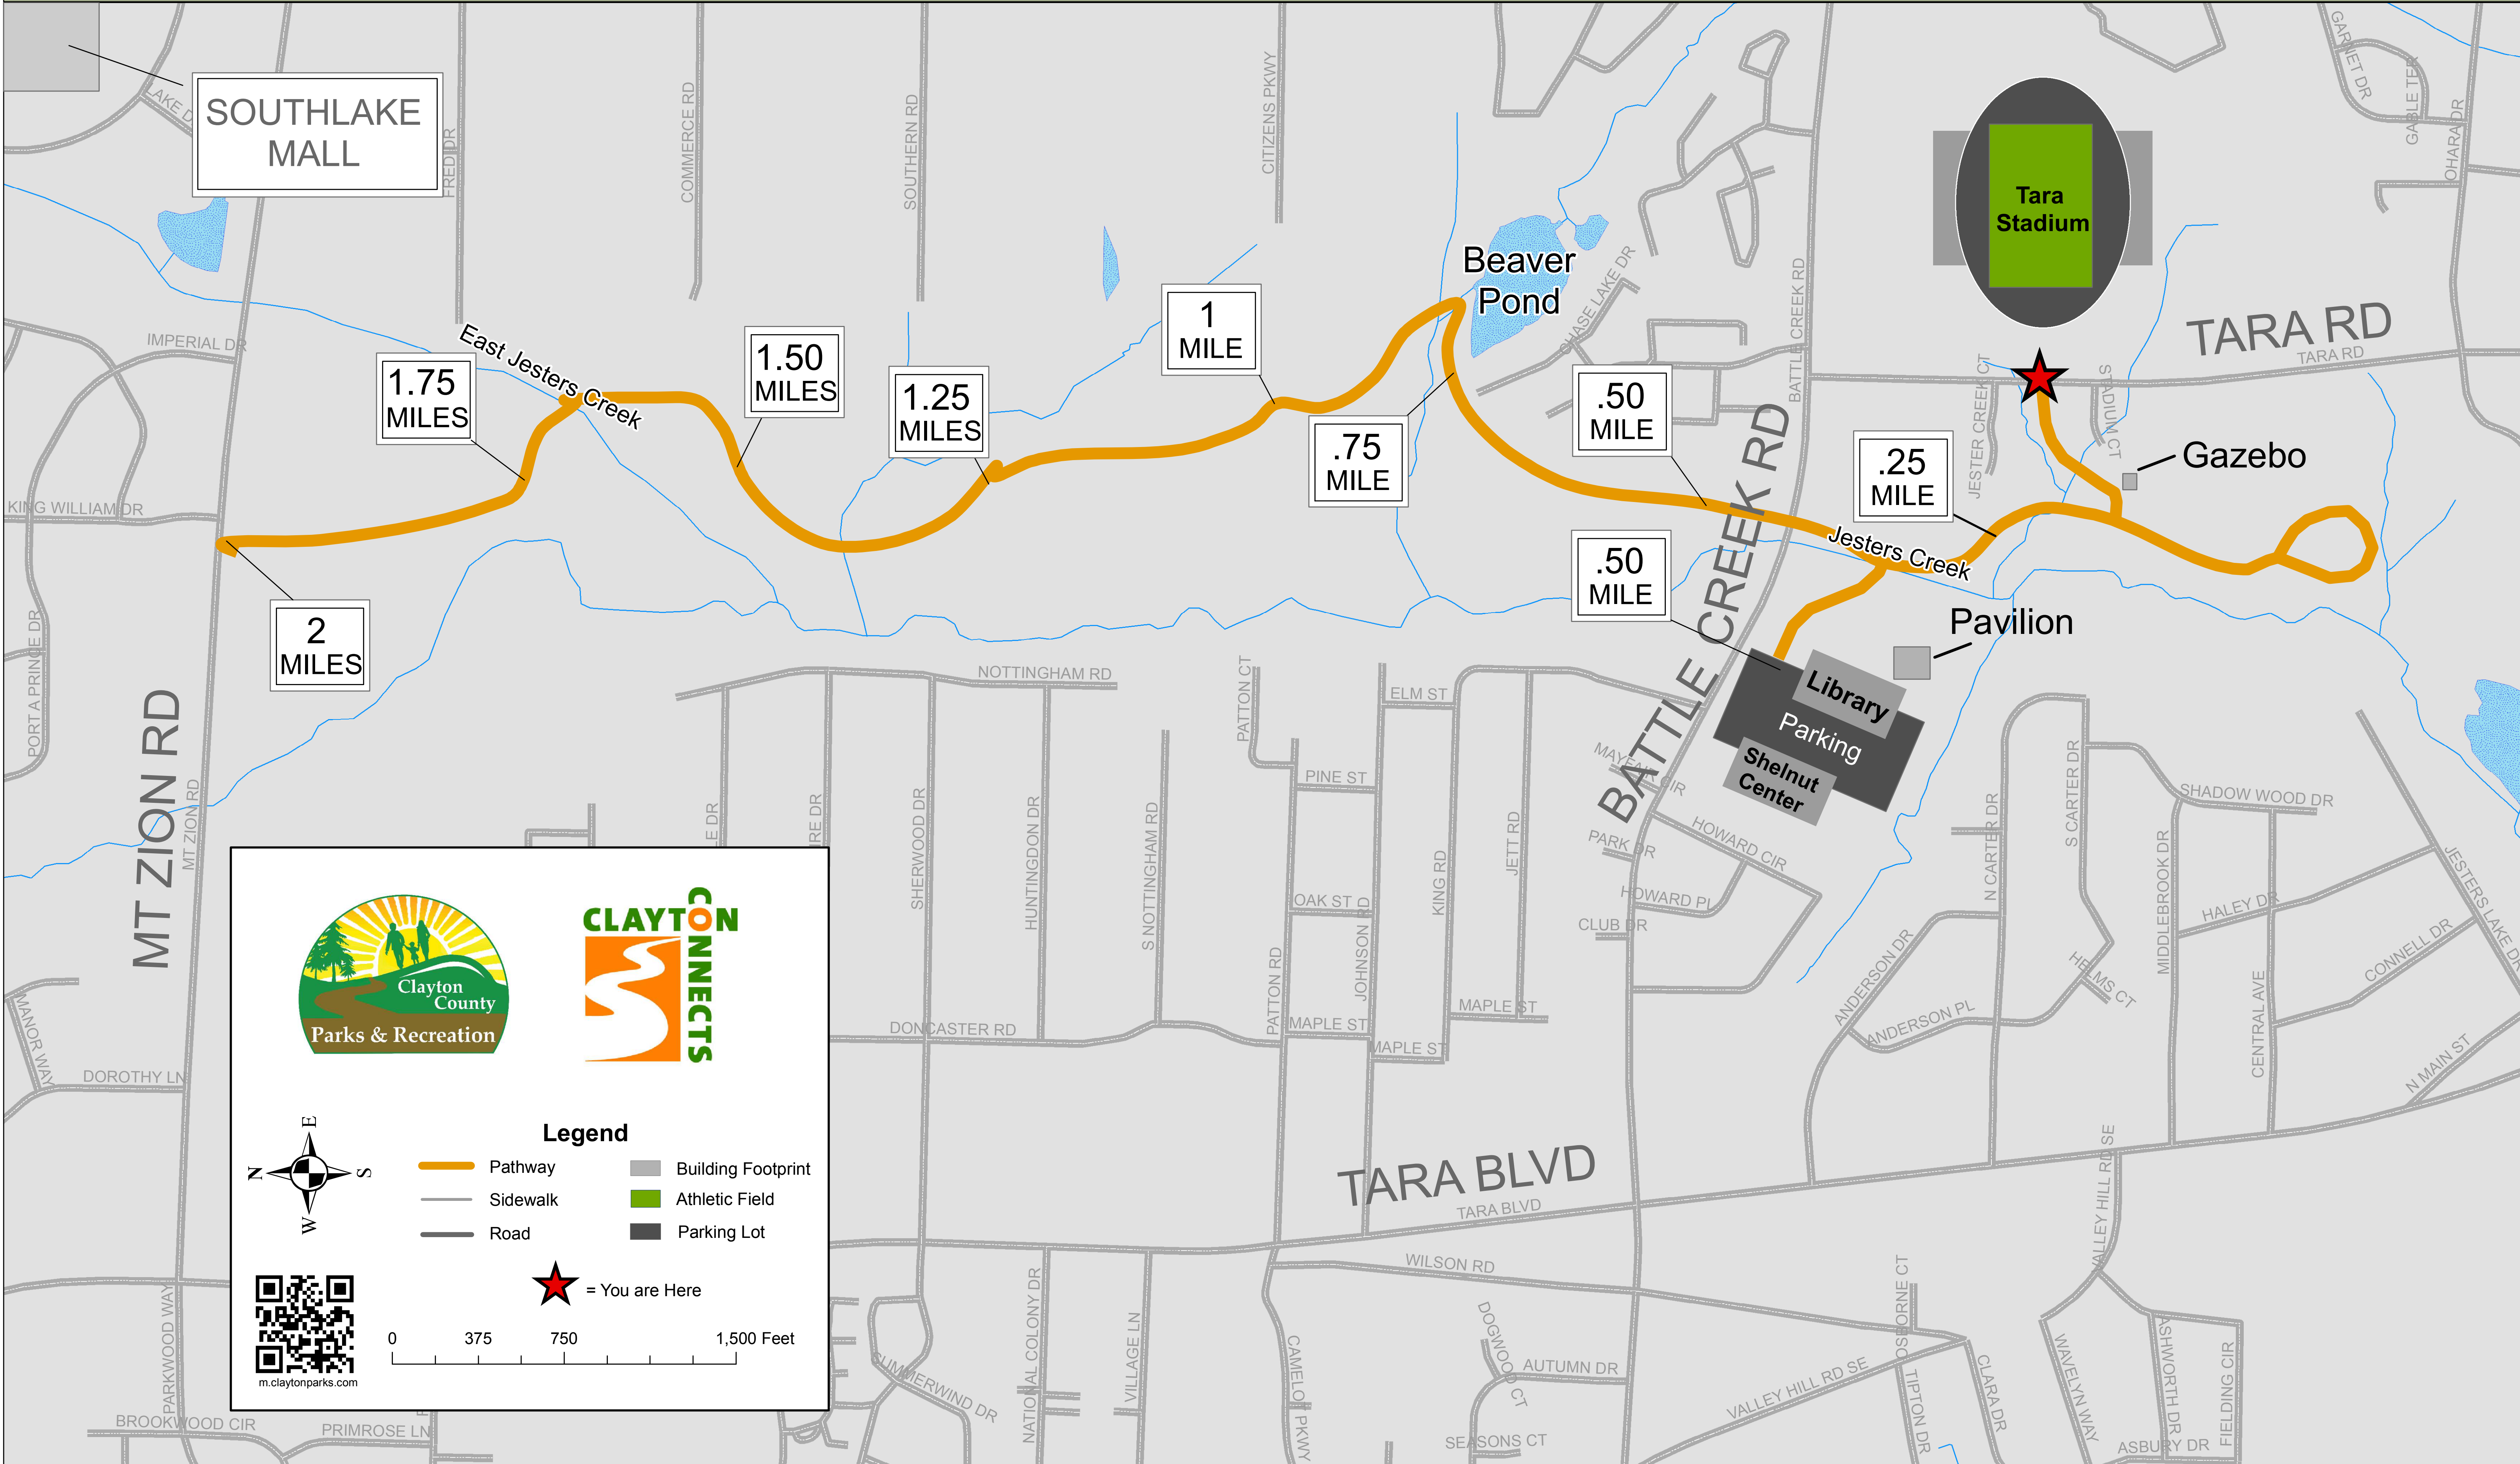

Jesters Creek Pathway

844 Jester Lake Drive, Jonesboro, Georgia

Get Fit Clayton

Legend

- Pathway
- Sidewalk
- Road
- Building Footprint
- Athletic Field
- Parking Lot

= You are Here

0 375 750 1,500 Feet

m.claytonparks.com