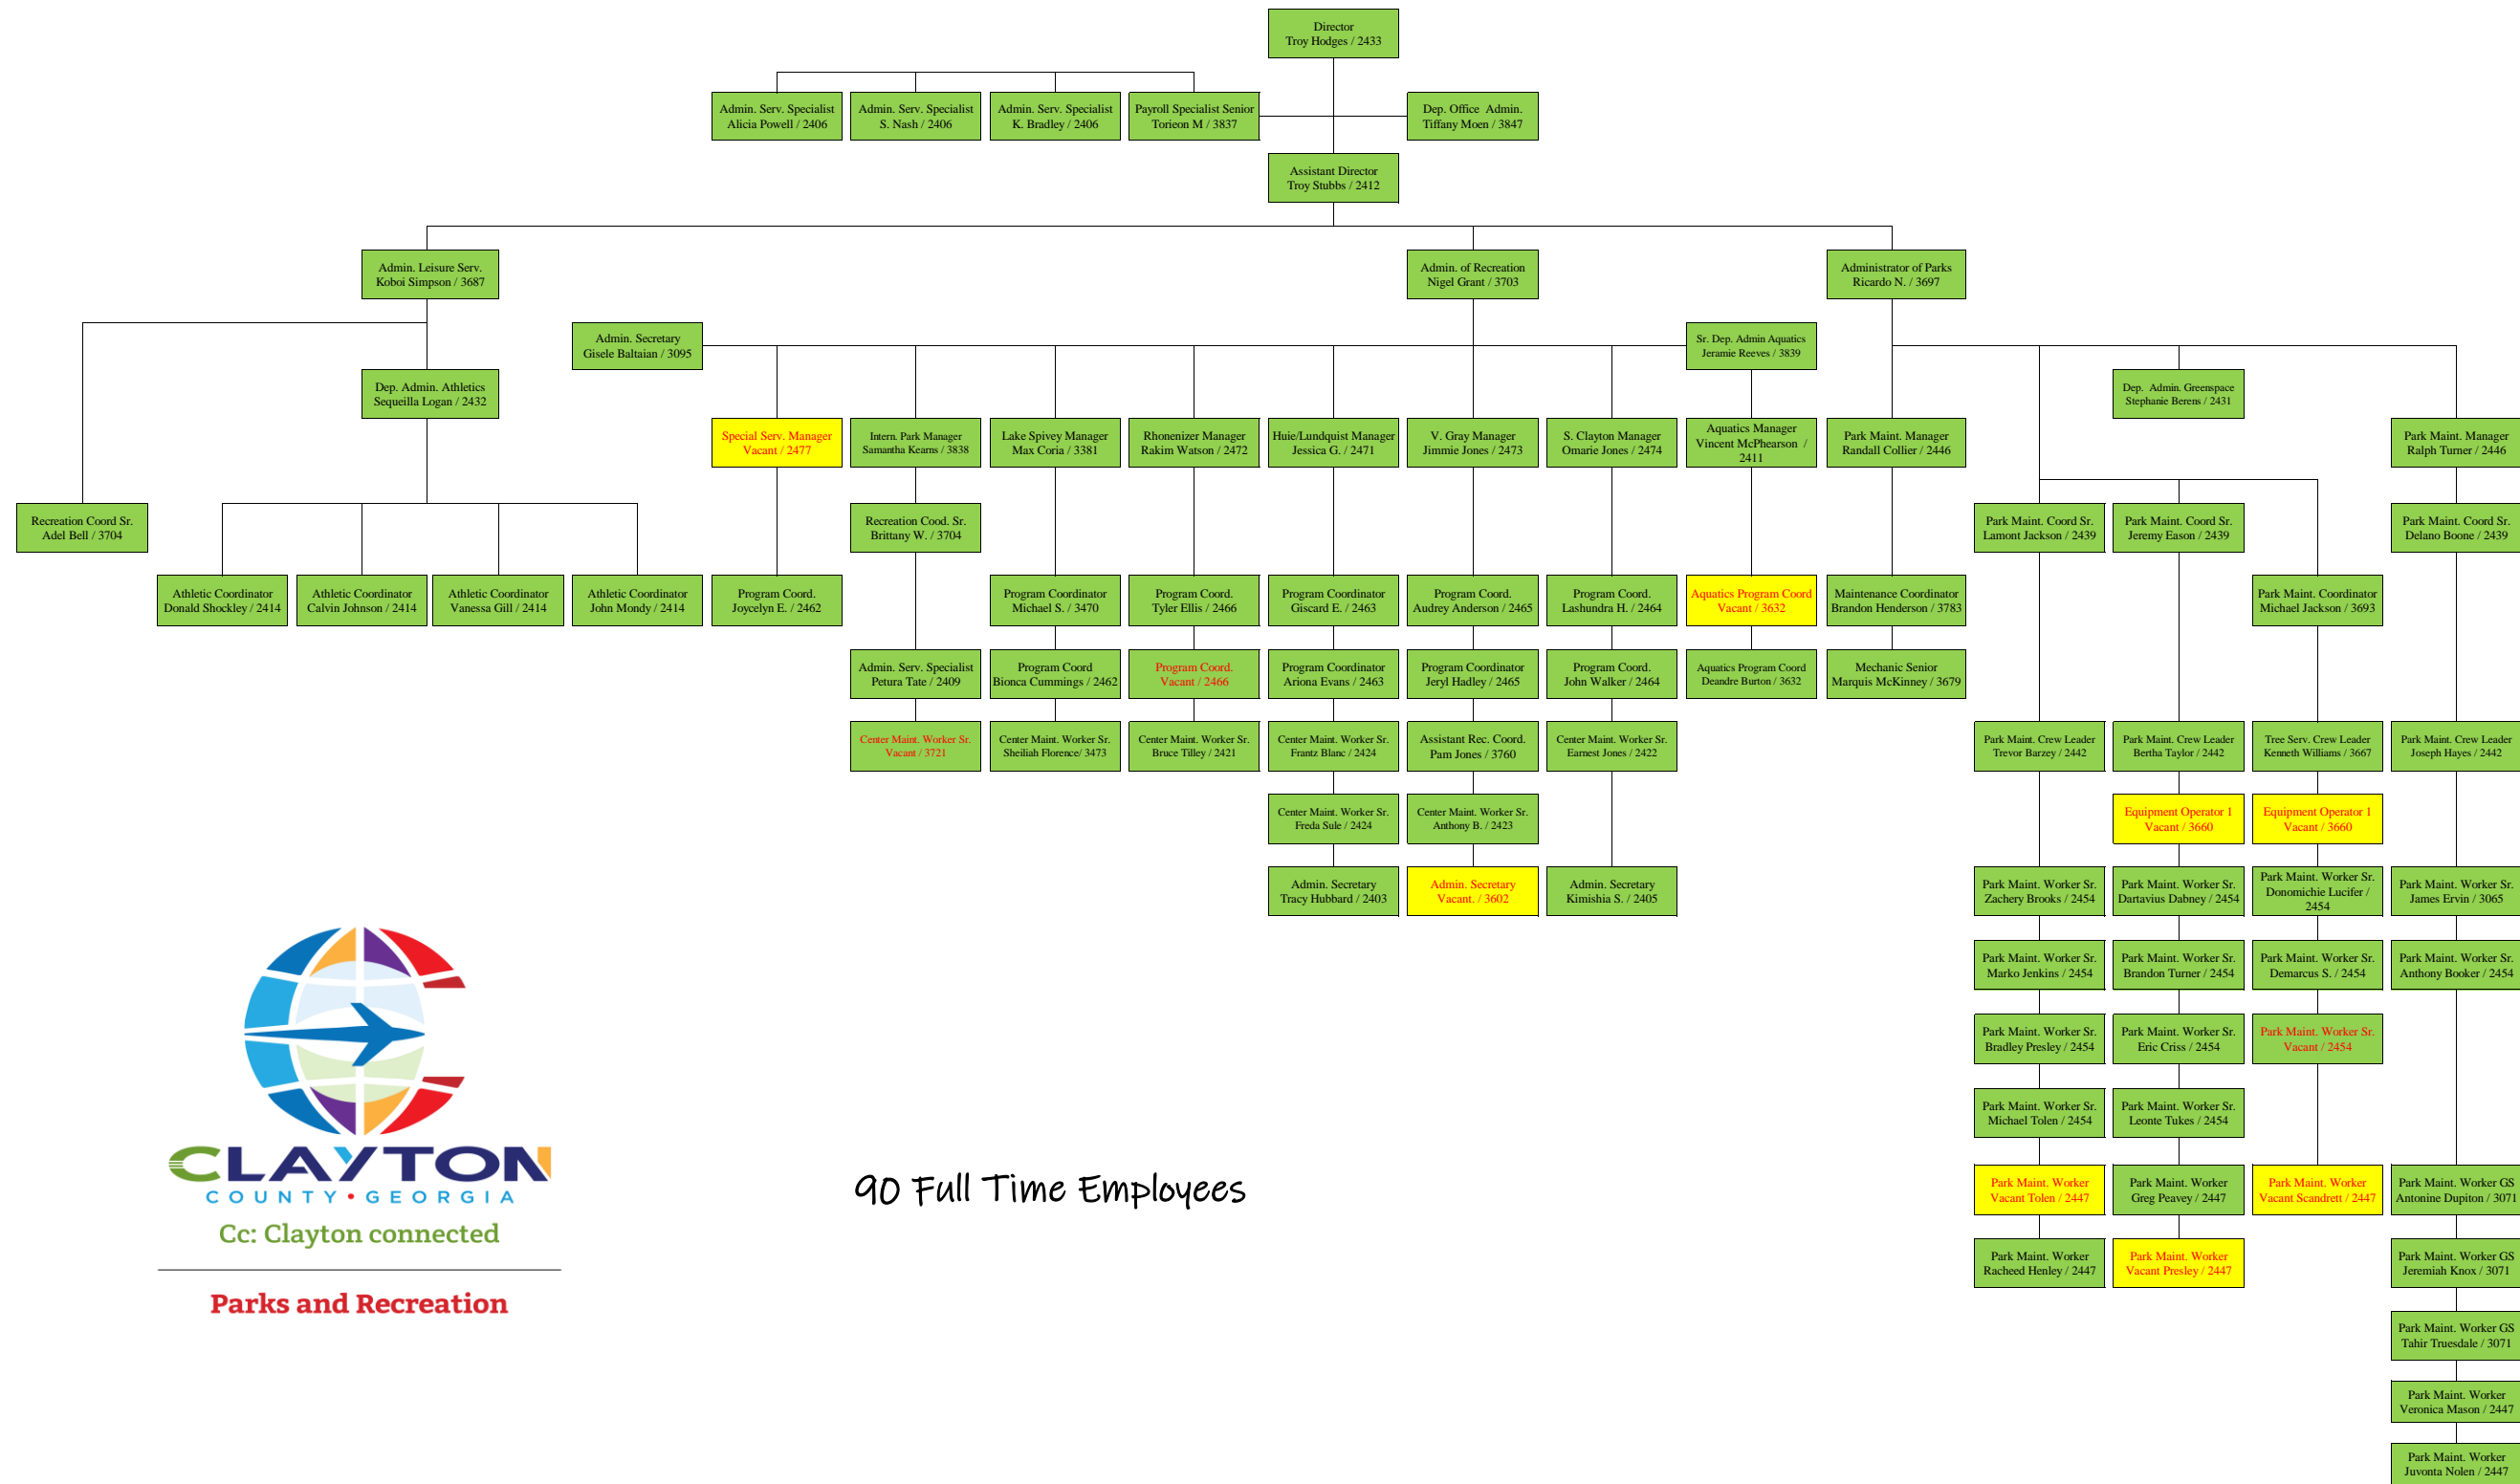

# Clayton County Parks & Recreation Department

**Parks and Recreation**

90 Full Time Employees

As of 12/6/22